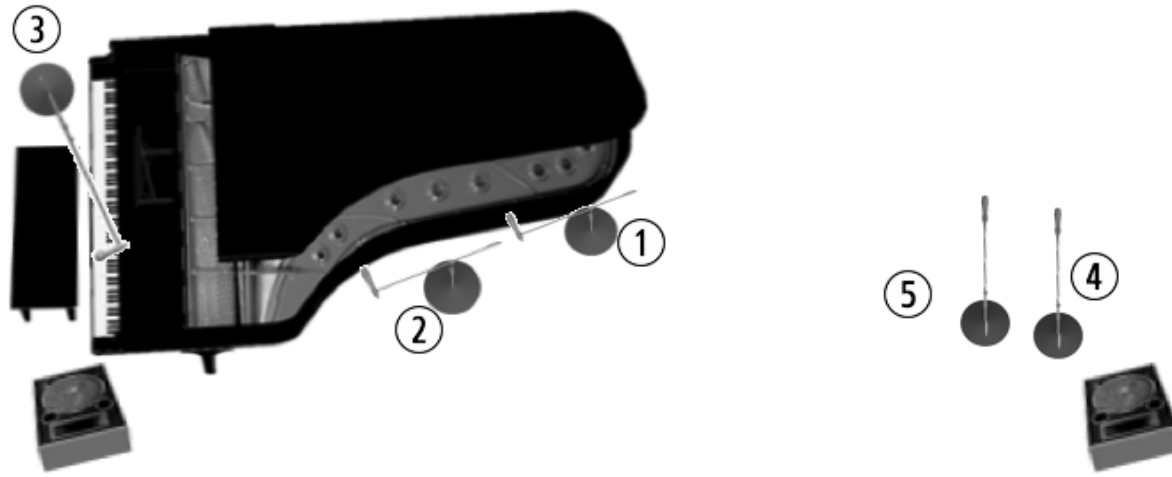

Projection Screen

AUDIENCE

Matthew Lien – Duo (updated April 5th, 2015)

- | | | |
|----|------------------|-------|
| 1. | Piano – Low | 414 |
| 2. | Piano – High | 414 |
| 3. | Matthew – Vox | SM58 |
| 4. | John – Flute | SM58 |
| 5. | John – Sax | MD421 |
| 6. | Playback – left | DI |
| 7. | Playback – right | DI |